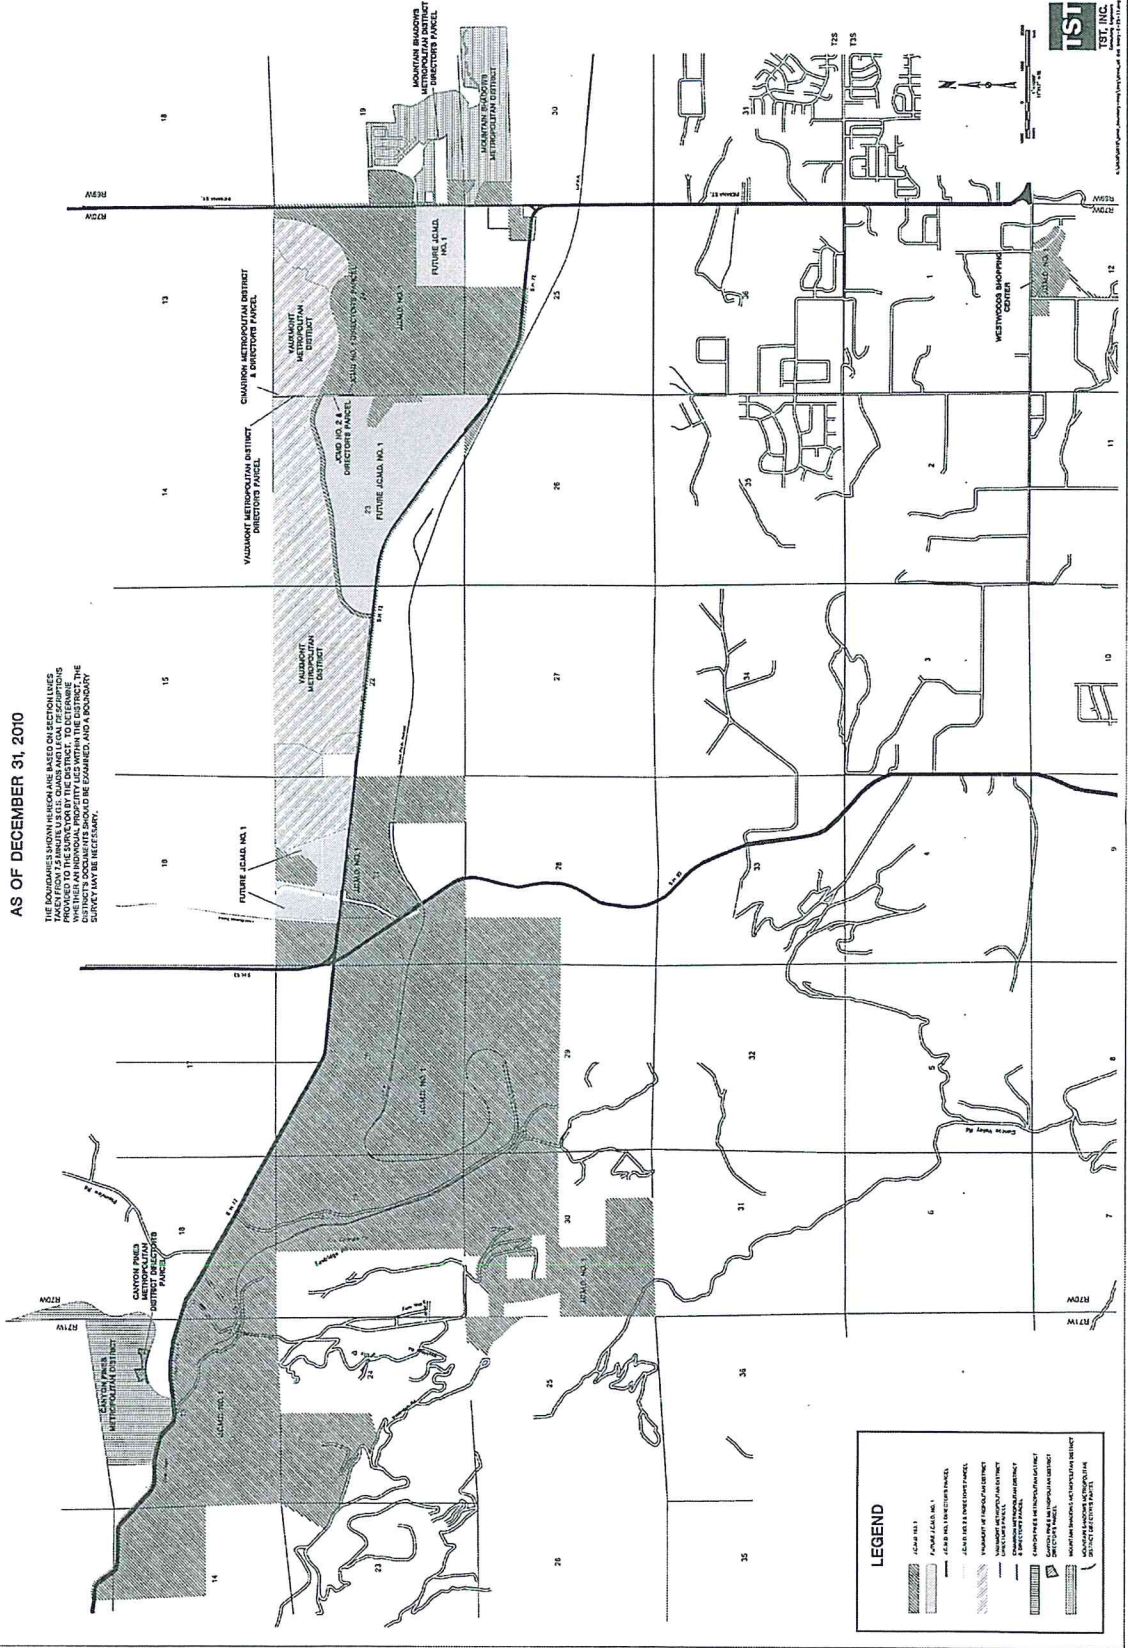

JEFFERSON CENTER METROPOLITAN DISTRICT NOS. 1 AND 2, VAUXMONT METROPOLITAN DISTRICT, CIMARRON METROPOLITAN DISTRICT, CANYON PINES METROPOLITAN DISTRICT, AND MOUNTAIN SHADOWS METROPOLITAN DISTRICT

AS OF DECEMBER 31, 2010

LEGEND

- JEFFERSON CENTER METROPOLITAN DISTRICT NO. 1
- JEFFERSON CENTER METROPOLITAN DISTRICT NO. 2
- VAUXMONT METROPOLITAN DISTRICT
- CIMARRON METROPOLITAN DISTRICT & DIRECTOR'S PARCEL
- MOUNTAIN SHADOWS METROPOLITAN DISTRICT
- CANYON PINES METROPOLITAN DISTRICT
- WESTERN SHOPPING CENTER